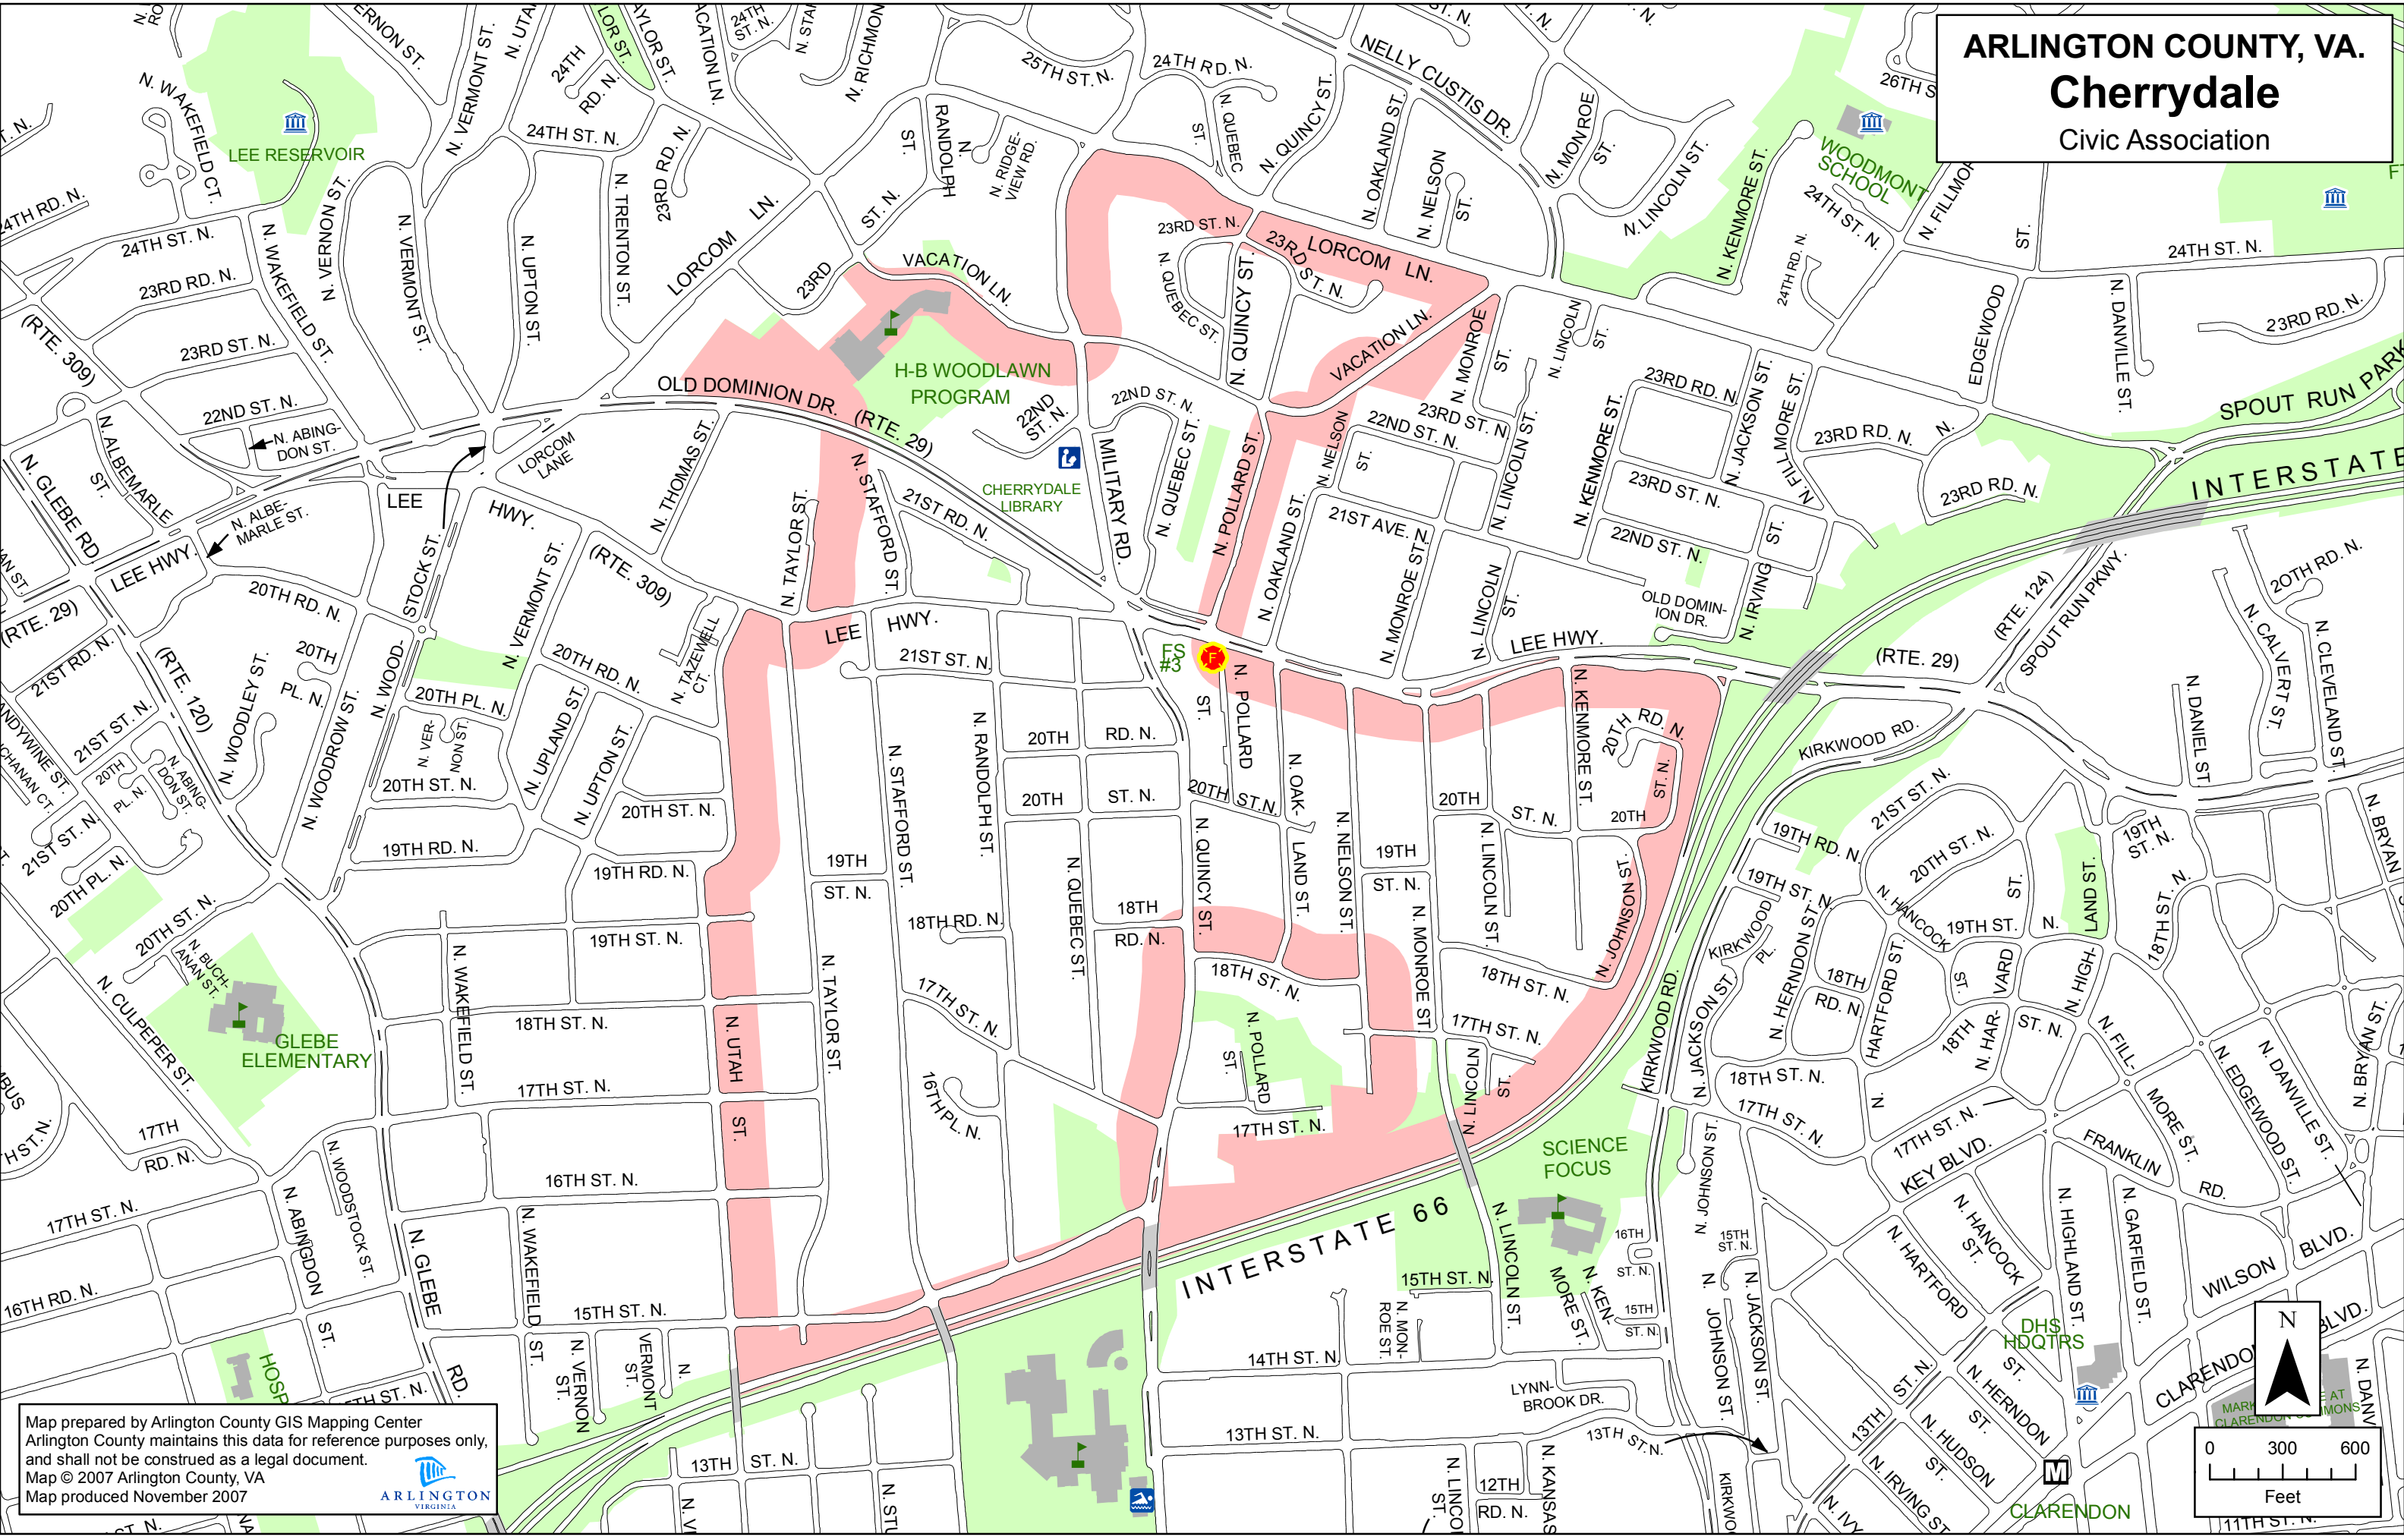

**ARLINGTON COUNTY, VA.**  
**Cherrydale**  
Civic Association

Map prepared by Arlington County GIS Mapping Center  
Arlington County maintains this data for reference purposes only,  
and shall not be construed as a legal document.  
Map © 2007 Arlington County, VA  
Map produced November 2007